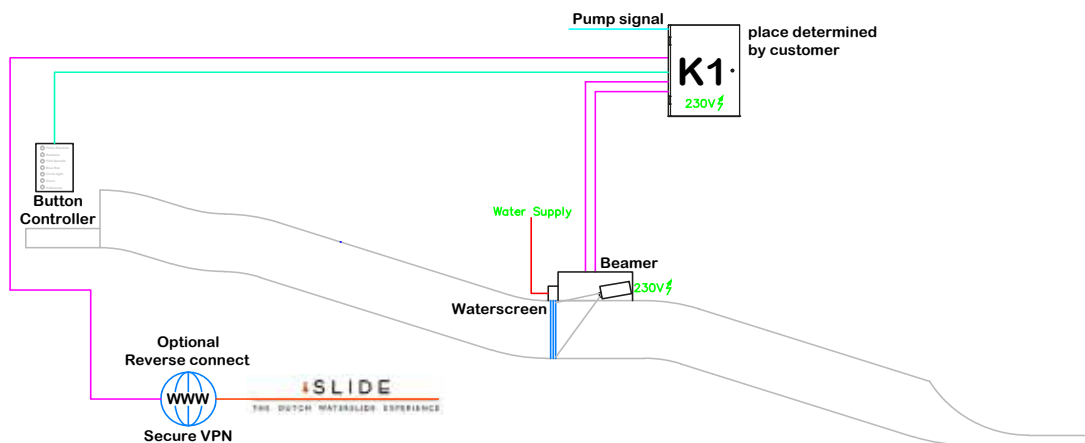

Effects

WATERSCREEN

SOUND MODULE NORMAL

PUSH BUTTON CONTROL PANEL

SLIDE

THE DUTCH WATERSLIDE EXPERIENCE

www.islide.eu

(FX)

3D PROJECTION

SLIDE

THE DUTCH WATERSLIDE EXPERIENCE

Cabinet sizes (the dimensions are not final and can be adjust where necessary)

K1 = 835mm x 635mm x 300mm - 750 Watts

Cable Specifications

- Datacable CAT 5 SF/UTP / MAX. 100 mtr.
- Powercable 2 x 2,5 mm² / max. 50 mtr.
- Powercable 18 x 0,75 mm² / max. 100 mtr.