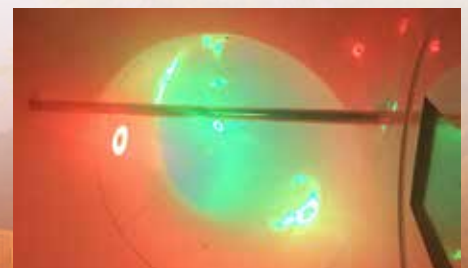

SOUND MODULE NORMAL

PHOTOSHOOT

40" TV SCREEN

WEB VPN CONNECTION

AQUASMASH

! = (FX)
**PRODUCT IN
THE SLIDE...**

quickly changing of theme's is a must !! The Aqua Smash Experience combines all these features into one complete system, we offer 2 options, one with 8 AquaSmash touch points and one with 16 AquaSmash Touch Points ...

Social Media campaigns can be linked to your clients for MAXIMUM EXPOSURE !!!

This system contains :

- iSlide Module for control
- Traffic Light countdown
- Sensor
- Control Panel Push Button, interactive Slide Controller
- Sound module (2 speakers)
- PhotoShoot system
- 40" tv screen
- Web VPN for online management
- Aqua Smash system with 8 or 16 touch points (2 options)
- Tablet to e-mail package (including a large visual and 1 tablet)