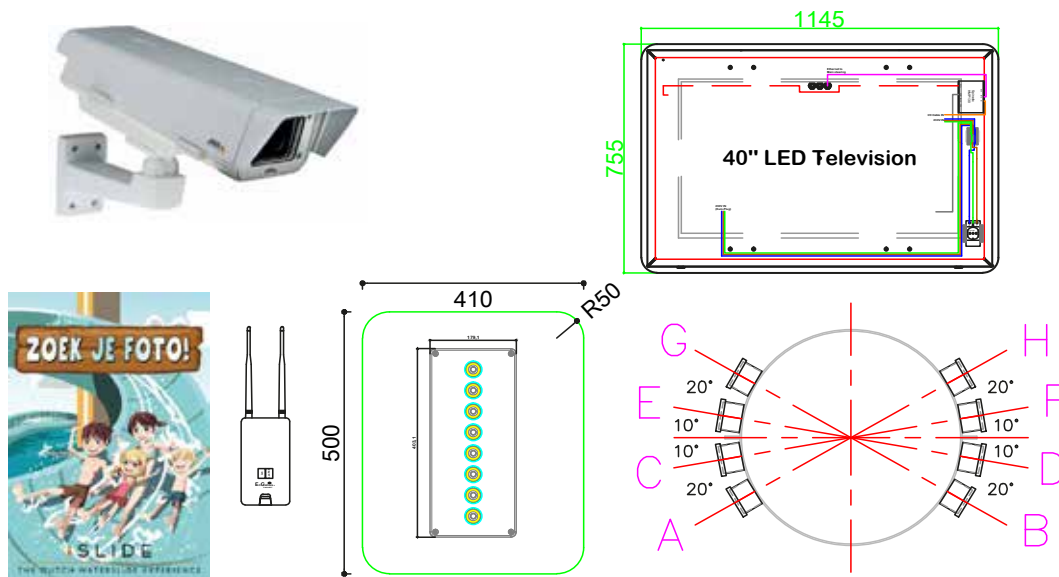

SOUND MODULE NORMAL

PHOTOSHOOT

40" TV SCREEN

WEB VPN CONNECTION

AQUASMASH

! = (FX)
**PRODUCT IN
THE SLIDE...**

quickly changing of theme's is a must !! The Aqua Smash Experience combines all these features into one complete system, we offer 2 options, one with 8 AquaSmash touch points and one with 16 AquaSmash Touch Points ...

Social Media campaigns can be linked to your clients for MAXIMUM EXPOSURE !!!

This system contains :

- iSlide Module for control
- Traffic Light countdown
- Sensor
- Control Panel Push Button, interactive Slide Controller
- Sound module (2 speakers)
- PhotoShoot system
- 40" tv screen
- Web VPN for online management
- Aqua Smash system with 8 or 16 touch points (2 options)
- Tablet to e-mail package (including a large visual and 1 tablet)

Cabinet sizes (the dimensions are not final and can be adjust where necessary)

- K1 = 835mm x 635mm x 300mm - 750 Watts**
- K2 = 400mm x 600mm x 130mm - 500Watts**
- K3 = 400mm x 600mm x 130mm - 500Watts**
- K4 = 300mm x 400mm x 130mm - 500Watts**
- Server = 500mm x 400mm x 300mm - 500Watts**
- TV = 755mm x 1145mm x 189mm - 150 Watts**