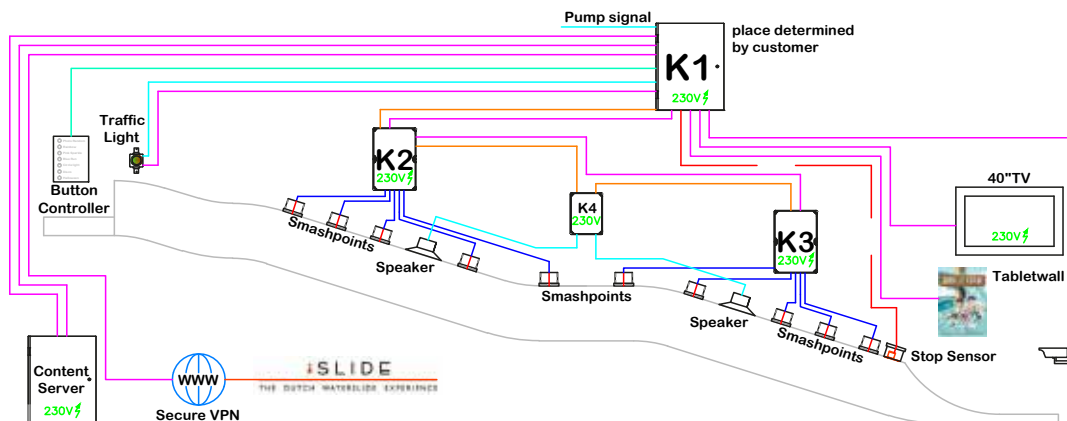

SOUND MODULE NORMAL

PHOTOSHOOT

40" TV SCREEN

WEB VPN CONNECTION

AQUASMASH

! = (FX)
**PRODUCT IN
THE SLIDE...**

quickly changing of theme's is a must !! The Aqua Smash Experience combines all these features into one complete system, we offer 2 options, one with 8 AquaSmash touch points and one with 16 AquaSmash Touch Points ...

Social Media campaigns can be linked to your clients for MAXIMUM EXPOSURE !!!

This system contains :

- iSlide Module for control
- Traffic Light countdown
- Sensor
- Control Panel Push Button, interactive Slide Controller
- Sound module (2 speakers)
- PhotoShoot system
- 40" tv screen
- Web VPN for online management
- Aqua Smash system with 8 or 16 touch points (2 options)
- Tablet to e-mail package (including a large visual and 1 tablet)