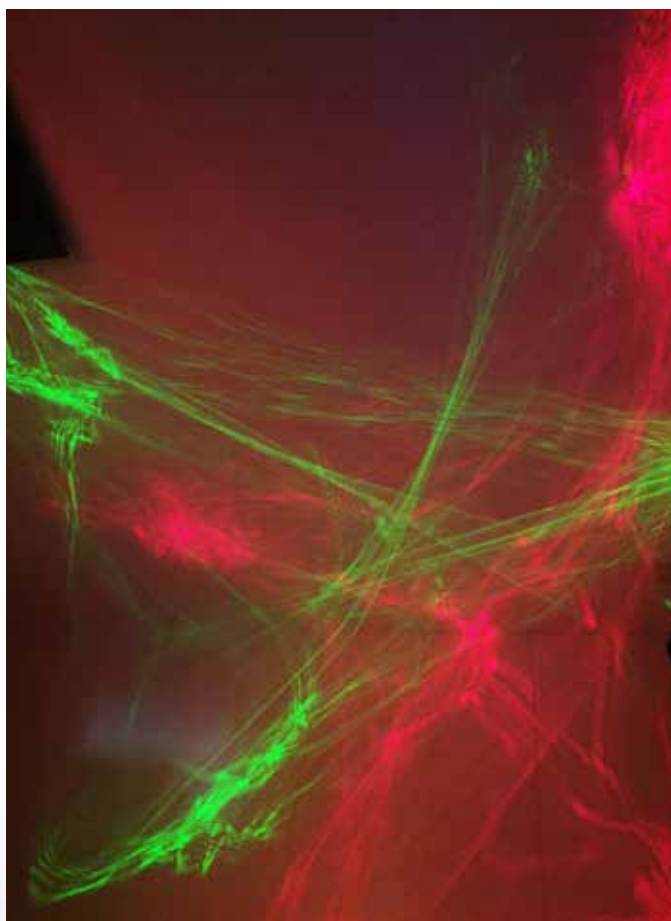

(FX) NORTHERN LIGHT

ISLIDE
THE DUTCH WATERSLIDE EXPERIENCE

A truly unique effect, it projects a genuine aurora or so called Northern light effect. It is a combined effect from light washing the surface like the northern light and laser technology making all kinds of shapes

The products are build into special outdoor enclosures and are supplied as a ready to install kit.

! = (FX)
PRODUCT IN
THE SLIDE...

Effects

NORTHERN LIGHT

ISLIDE
THE DUTCH WATERSLIDE EXPERIENCE

www.islide.eu