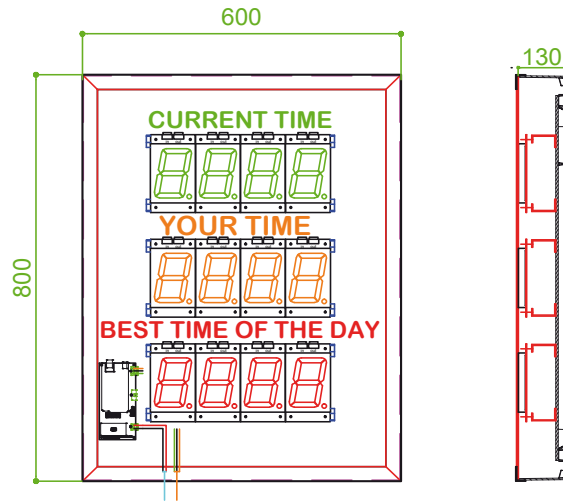

The lay out of the print is flexible and can be determined by the client, custom design is included in the price.

Effects

SLIDE CHAMP

(END)

SLIDE CHAMP

SLIDE

THE DUTCH WATERSLIDE EXPERIENCE

Cabinet sizes (the dimensions are not final and can be adjust where necessary)

K1 = 835mm x 635mm x 300mm - 750 Watts

Cable Specifications

- DMXcable CAT 5 SF/UTP / MAX. 100 mtr.
- Powercable 2 x 2,5 mm² / max. 50 mtr.
- Powercable 5 x 0,75 mm² / max. 100 mtr.

SLIDE

THE DUTCH WATERSLIDE EXPERIENCE