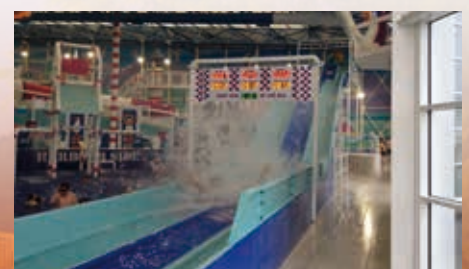

Effects

SLIDE CHAMP