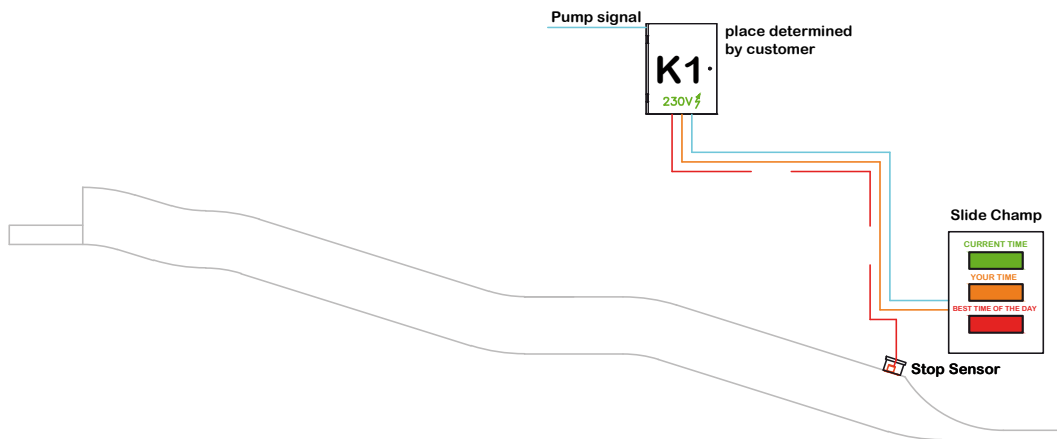

The lay out of the print is flexible and can be determined by the client, custom design is included in the price.

Effects

SLIDE CHAMP

(END)

SLIDE CHAMP

SLIDE

THE DUTCH WATERSLIDE EXPERIENCE

Cabinet sizes (the dimensions are not final and can be adjust where necessary)

K1 = 835mm x 635mm x 300mm - 750 Watts

Cable Specifications

- DMXcable CAT 5 SF/UTP / MAX. 100 mtr.
- Powercable 2 x 2,5 mm² / max. 50 mtr.
- Powercable 5 x 0,75 mm² / max. 100 mtr.

SLIDE

THE DUTCH WATERSLIDE EXPERIENCE