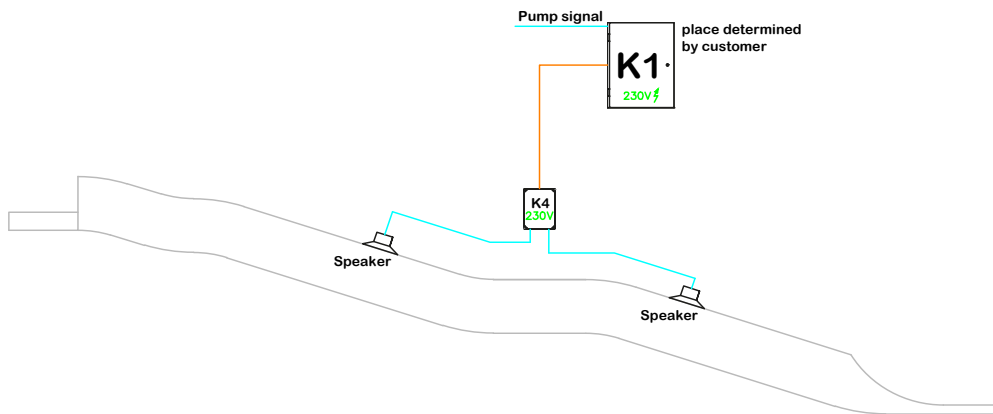

Effects

SOUND MODULE NORMAL

(FX)
**SOUND
 MODULE**

**hole pattern
 in slide**

All drilled holes are finished with clear lacquer

Cabinet sizes (the dimensions are not final and can be adjust where necessary)

K1 = 835mm x 635mm x 300mm - 750 Watts
 K4 = 300mm x 400mm x 130mm - 500Watts

Cable Specifications

DMXcable CAT 5 SF/UTP / MAX. 100 mtr.
 Powercable 2 x 2,5 mm2 / max. 50 mtr.