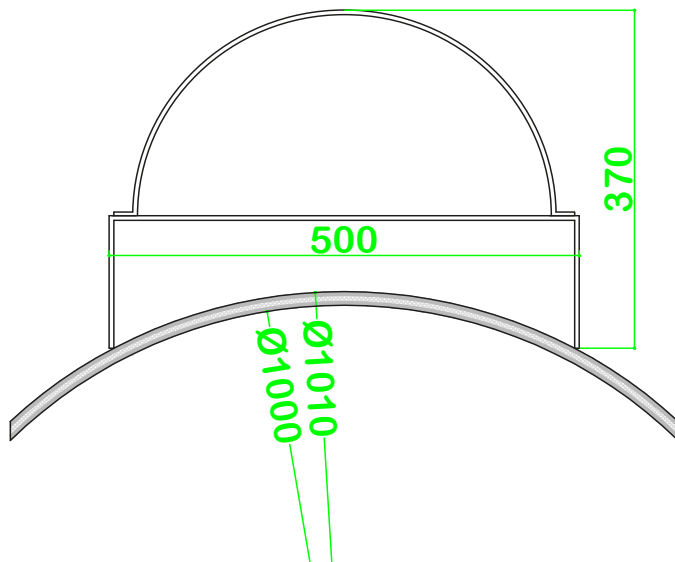

Effects

SOUND MODULE NORMAL

(FX)
**SOUND
 MODULE**

**hole pattern
 in slide**

All drilled holes are finished with clear lacquer

Cabinet sizes (the dimensions are not final and can be adjust where necessary)

K1 = 835mm x 635mm x 300mm - 750 Watts
 K4 = 300mm x 400mm x 130mm - 500Watts

Cable Specifications

DMXcable CAT 5 SF/UTP / MAX. 100 mtr.
 Powercable 2 x 2,5 mm2 / max. 50 mtr.