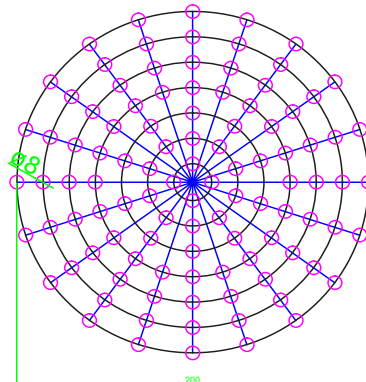

Effects

SOUND MODULE NORMAL

(FX)
**SOUND
 MODULE**

**hole pattern
 in slide**

All drilled holes are finished with clear lacquer

Cabinet sizes (the dimensions are not final and can be adjust where necessary)

K1 = 835mm x 635mm x 300mm - 750 Watts
 K4 = 300mm x 400mm x 130mm - 500Watts

Cable Specifications

DMXcable CAT 5 SF/UTP / MAX. 100 mtr.
 Powercable 2 x 2,5 mm2 / max. 50 mtr.