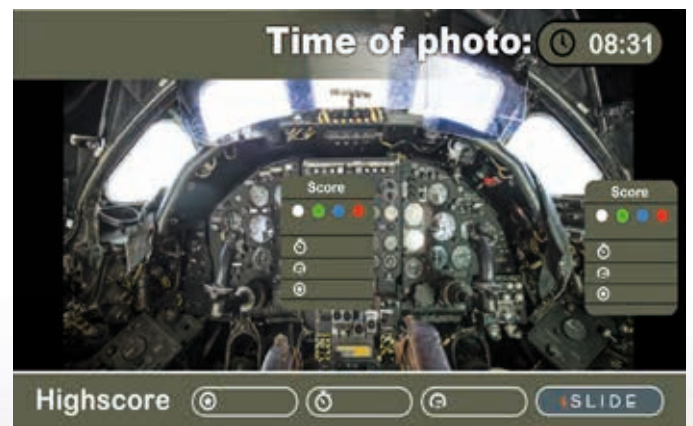

(END) TV SCREEN

SLIDE

THE DUTCH WATERSLIDE EXPERIENCE

At the end of the slide your points, sliding speed and Action Photo can be shown on a TV screen. This TV is 42" and will be supplied in a special housing suitable for the hush environment.

! = (END)
PRODUCTS AT
THE END OF
THE SLIDE...

The delivery includes a media player that is integrated within the housing for connection to the main iSlide control.

The lay out of the screen can be changed with the online content management and is there for interactive.

Effects

TV SCREEN

(END)

TV SCREEN

SLIDE

THE DUTCH WATERSLIDE EXPERIENCE

Cabinet sizes (the dimensions are not final and can be adjust where necessary)
 K1 = 835mm x 635mm x 300mm - 750 Watts
 TV = 755mm x 1145mm x 189mm - 150 Watts