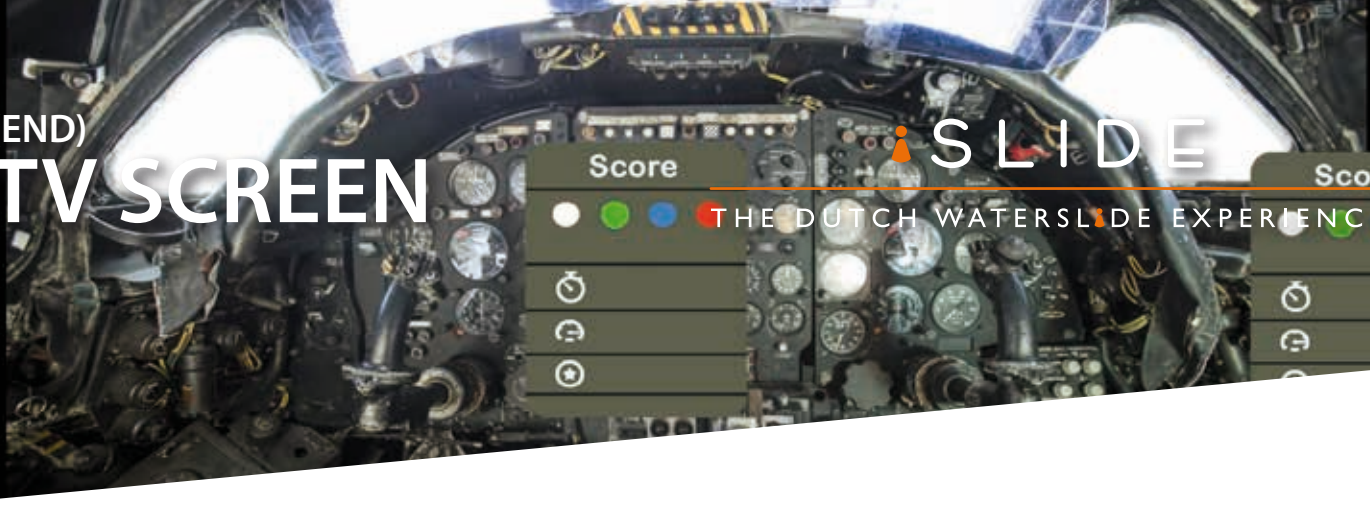

(END) TV SCREEN

SLIDE

THE DUTCH WATERSLIDE EXPERIENCE

At the end of the slide your points, sliding speed and Action Photo can be shown on a TV screen. This TV is 42" and will be supplied in a special housing suitable for the hush environment.

Effects

TV SCREEN

(END)

TV SCREEN

SLIDE

THE DUTCH WATERSLIDE EXPERIENCE

Cabinet sizes (the dimensions are not final and can be adjust where necessary)
 K1 = 835mm x 635mm x 300mm - 750 Watts
 TV = 755mm x 1145mm x 189mm - 150 Watts