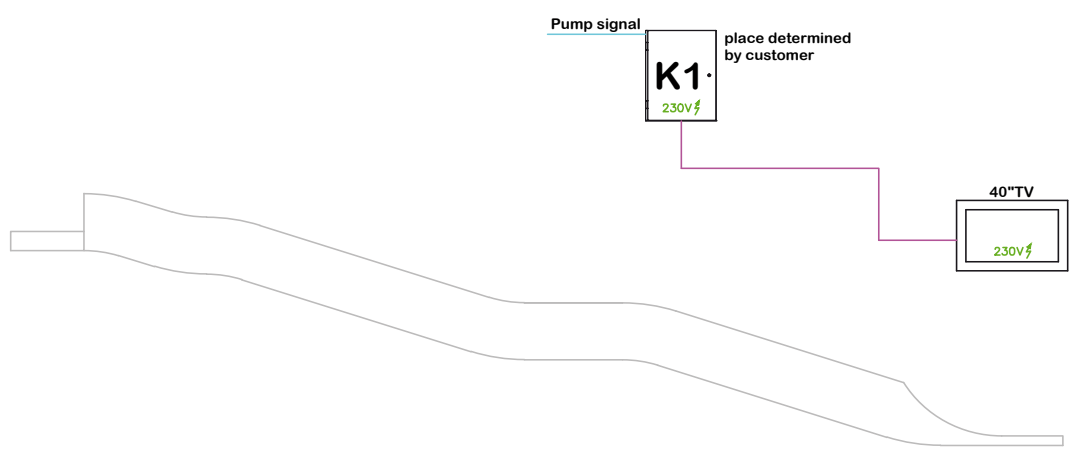

Effects

TV SCREEN

(END)

TV SCREEN

SLIDE

THE DUTCH WATERSLIDE EXPERIENCE

Cabinet sizes (the dimensions are not final and can be adjust where necessary)
 K1 = 835mm x 635mm x 300mm - 750 Watts
 TV = 755mm x 1145mm x 189mm - 150 Watts

Cable Specifications
 — Databable CAT 5 SF/UTP / MAX. 100 mtr.
 — Powercable 2 x 2,5 mm2 / max. 50 mtr.