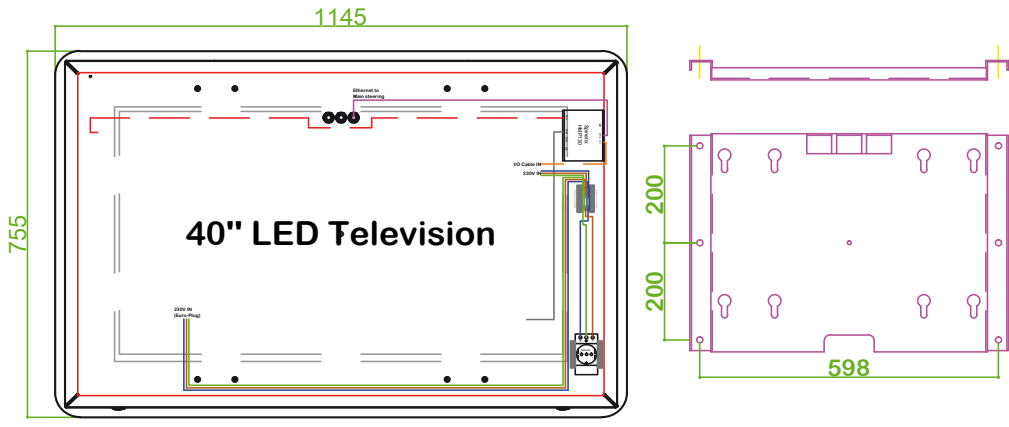

Effects

TV SCREEN

(END)

TV SCREEN

SLIDE

THE DUTCH WATERSLIDE EXPERIENCE

Cabinet sizes (the dimensions are not final and can be adjust where necessary)
 K1 = 835mm x 635mm x 300mm - 750 Watts
 TV = 755mm x 1145mm x 189mm - 150 Watts

Cable Specifications
 — Databable CAT 5 SF/UTP / MAX. 100 mtr.
 — Powercable 2 x 2,5 mm2 / max. 50 mtr.