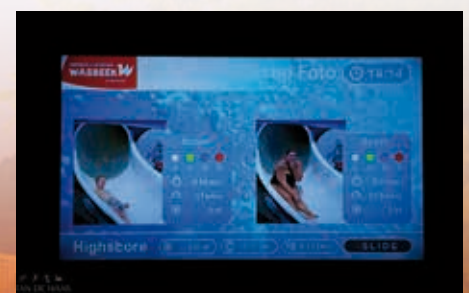

(END) TV SCREEN

SLIDE

THE DUTCH WATERSLIDE EXPERIENCE

At the end of the slide your points, sliding speed and Action Photo can be shown on a TV screen. This TV is 42" and will be supplied in a special housing suitable for the hush environment.

! = (END)
PRODUCTS AT
THE END OF
THE SLIDE...

The delivery includes a media player that is integrated within the housing for connection to the main iSlide control.

The lay out of the screen can be changed with the online content management and is there for interactive.

Effects

TV SCREEN

(END)

TV SCREEN

SLIDE

THE DUTCH WATERSLIDE EXPERIENCE

Cabinet sizes (the dimensions are not final and can be adjust where necessary)
 K1 = 835mm x 635mm x 300mm - 750 Watts
 TV = 755mm x 1145mm x 189mm - 150 Watts